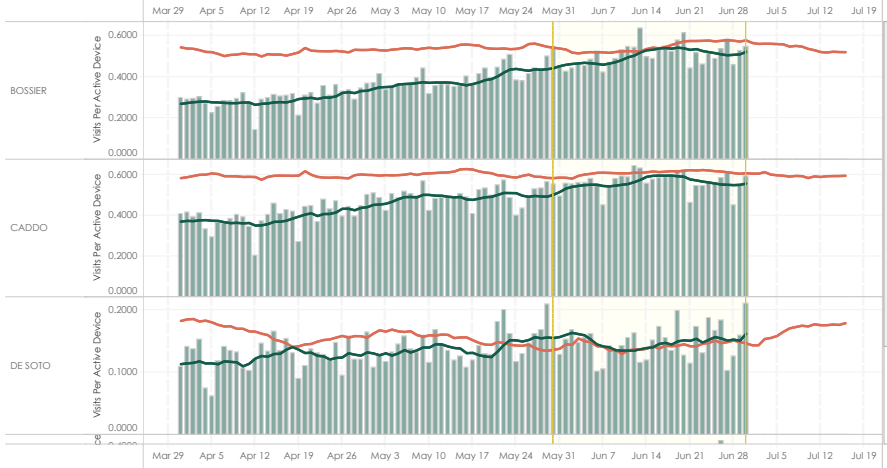

Mobile Device Visits per Active Device

7 Day Avg. 2020 7 Day Avg. 2019

Current Date Range 03/31/2020 - 07/16/2020

Benchmark Geography

Choose State LOUISIANA

Consumer Behavior Trends

View By GEOGRAPHY

Consumer Behavior Impact Assessment

View By GEOGRAPHY

Date 1 5/30/2020

Sort By METRIC

Metric PCT DIFFERENCE 2020

Date 2 6/30/2020

Direction DESCENDING