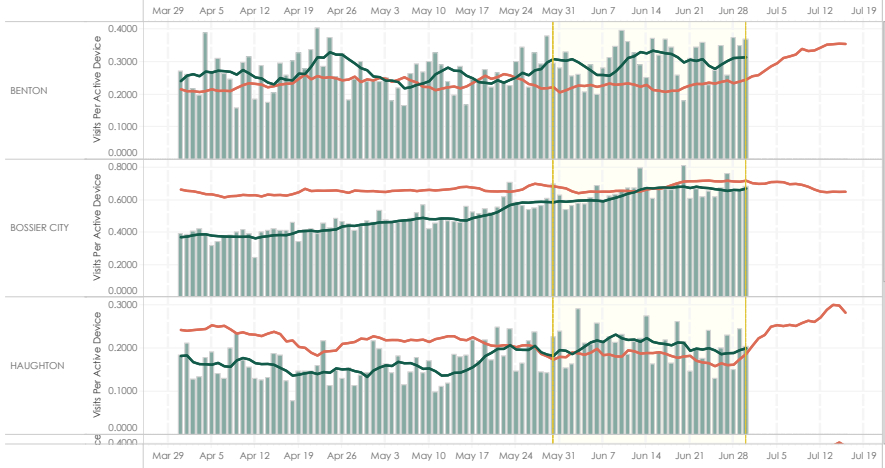

Mobile Device Visits per Active Device

7 Day Avg. 2020 7 Day Avg. 2019

Current Date Range 03/31/2020 - 07/16/2020

Benchmark Geography

Choose State LOUISIANA

Consumer Behavior Trends

View By GEOGRAPHY

Consumer Behavior Impact Assessment

View By GEOGRAPHY

Date 1 5/30/2020

Sort By METRIC

Metric PCT DIFFERENCE 2020

Date 2 6/30/2020

Direction DESCENDING