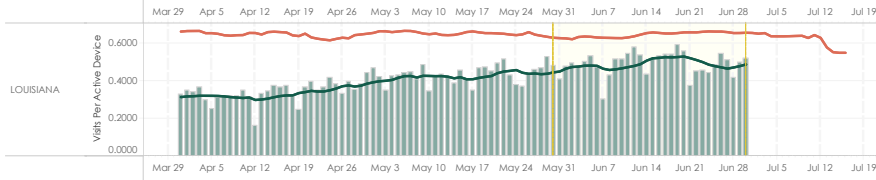

Mobile Device Visits per Active Device

7 Day Avg. 2020 7 Day Avg. 2019

Current Date Range 03/31/2020 - 07/16/2020

Benchmark Geography

Choose State LOUISIANA

Consumer Behavior Trends

View By GEOGRAPHY

Consumer Behavior Impact Assessment

View By GEOGRAPHY

Date 1 5/30/2020

Sort By METRIC

Metric PCT DIFFERENCE 2020

Date 2 6/30/2020

Direction DESCENDING