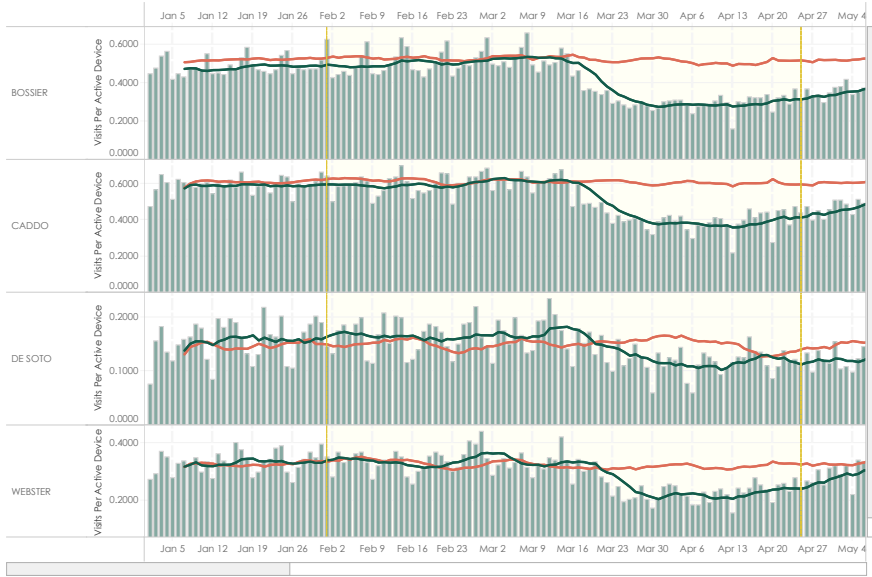

Top Category
OVERALL

Sub-Category
All

State filter
LA

Geography - Level
COUNTY

Geography (COUNTY)
Multiple values

Segment
All

Mobile Device Visits per Active Device

View By
GEOGRAPHY

7 Day Avg. 2020
7 Day Avg. 2019

Consumer Behavior Impact Assessment

View By: STATE

Date 1: 2/1/2020

Sort By: METRIC

Metric: PCT DIFFERENCE 2020

Date 2: 4/24/2020

Direction: DESCENDING